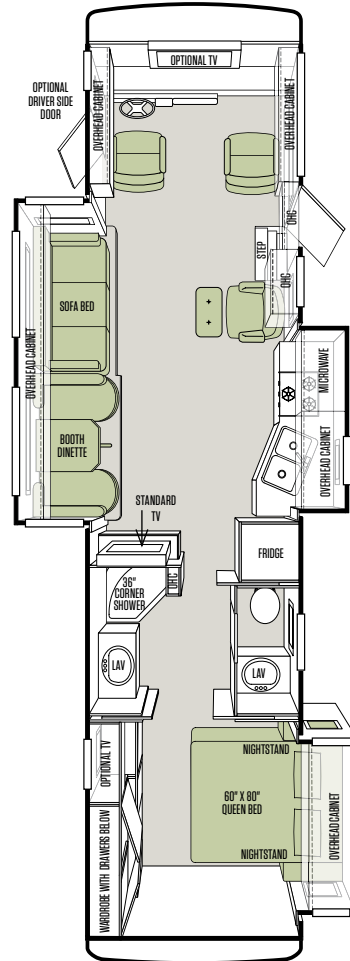

FLOOR PLANS

30 GA

32 CA

34 TGA

35 QBA

36 LA

AVAILABLE OPTIONS

NEW FLOOR PLAN

31 SA

FIREPLACE BELOW TV  
IN ENTERTAINMENT  
CENTER

RECLINER WITH OTTOMAN  
& SOFA/SLEEPER

COCKPIT

OPTIONAL FIREPLACE BELOW MIDSECTION TV (36 LA)

DRIVER/PASSENGER SEATS