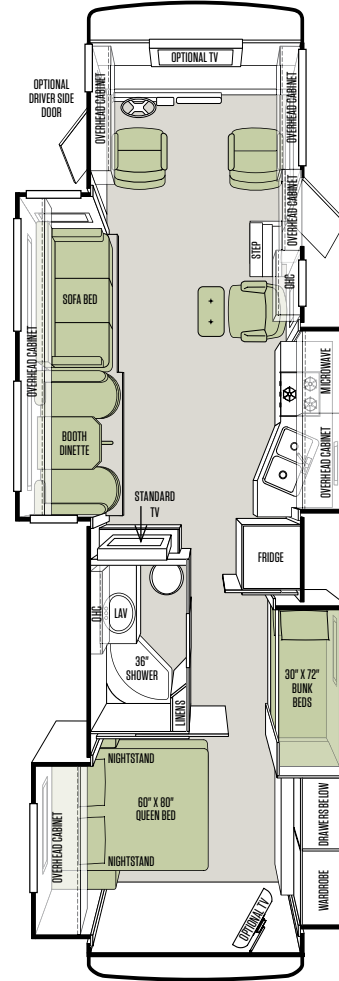

FLOOR PLANS

30 GA

32 CA

34 TGA

35 QBA

36 LA

AVAILABLE OPTIONS

NEW FLOOR PLAN

31 SA

FIREPLACE BELOW TV  
IN ENTERTAINMENT  
CENTER

RECLINER WITH OTTOMAN  
& SOFA/SLEEPER

COCKPIT

OPTIONAL FIREPLACE BELOW MIDSECTION TV (36 LA)

DRIVER/PASSENGER SEATS