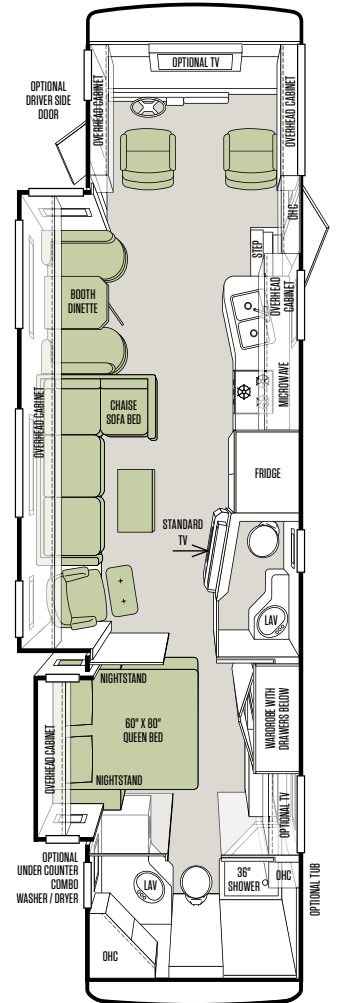

FLOOR PLANS

30 GA

32 CA

34 TGA

35 QBA

36 LA

AVAILABLE OPTIONS

NEW FLOOR PLAN

31 SA

FIREPLACE BELOW TV  
IN ENTERTAINMENT  
CENTER

RECLINER WITH OTTOMAN  
& SOFA/SLEEPER

COCKPIT

OPTIONAL FIREPLACE BELOW MIDSECTION TV (36 LA)

DRIVER/PASSENGER SEATS