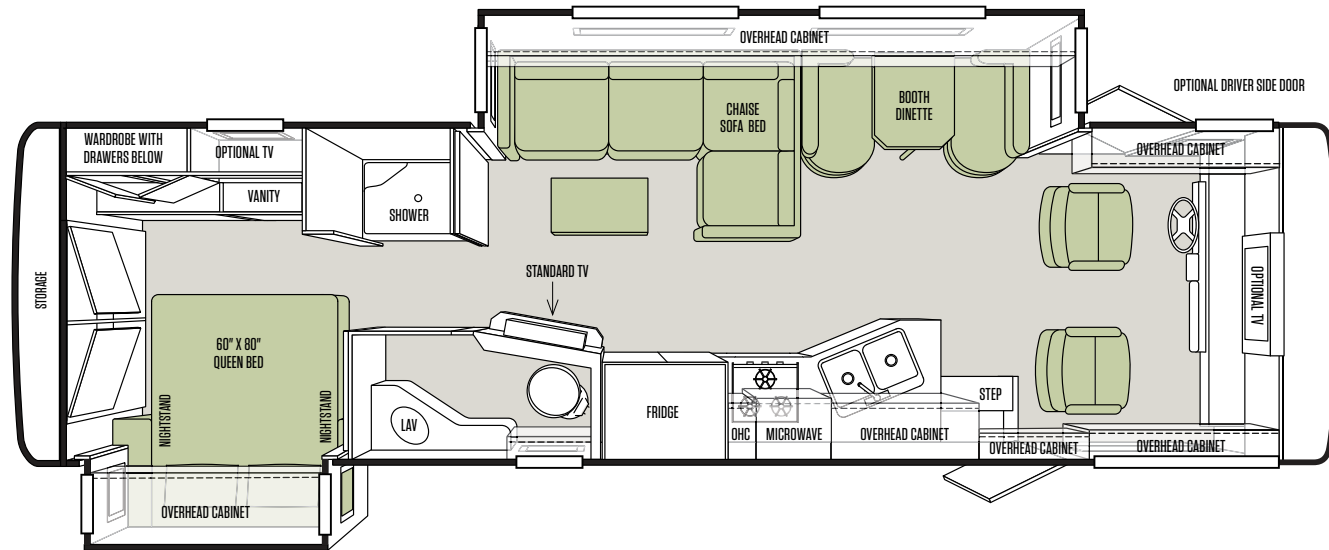

FLOOR PLANS

30 GA

32 CA

34 TGA

35 QBA

36 LA

AVAILABLE OPTIONS

NEW FLOOR PLAN

31 SA

FIREPLACE BELOW TV  
IN ENTERTAINMENT  
CENTER

RECLINER WITH OTTOMAN  
& SOFA/SLEEPER

COCKPIT

OPTIONAL FIREPLACE BELOW MIDSECTION TV (36 LA)

DRIVER/PASSENGER SEATS